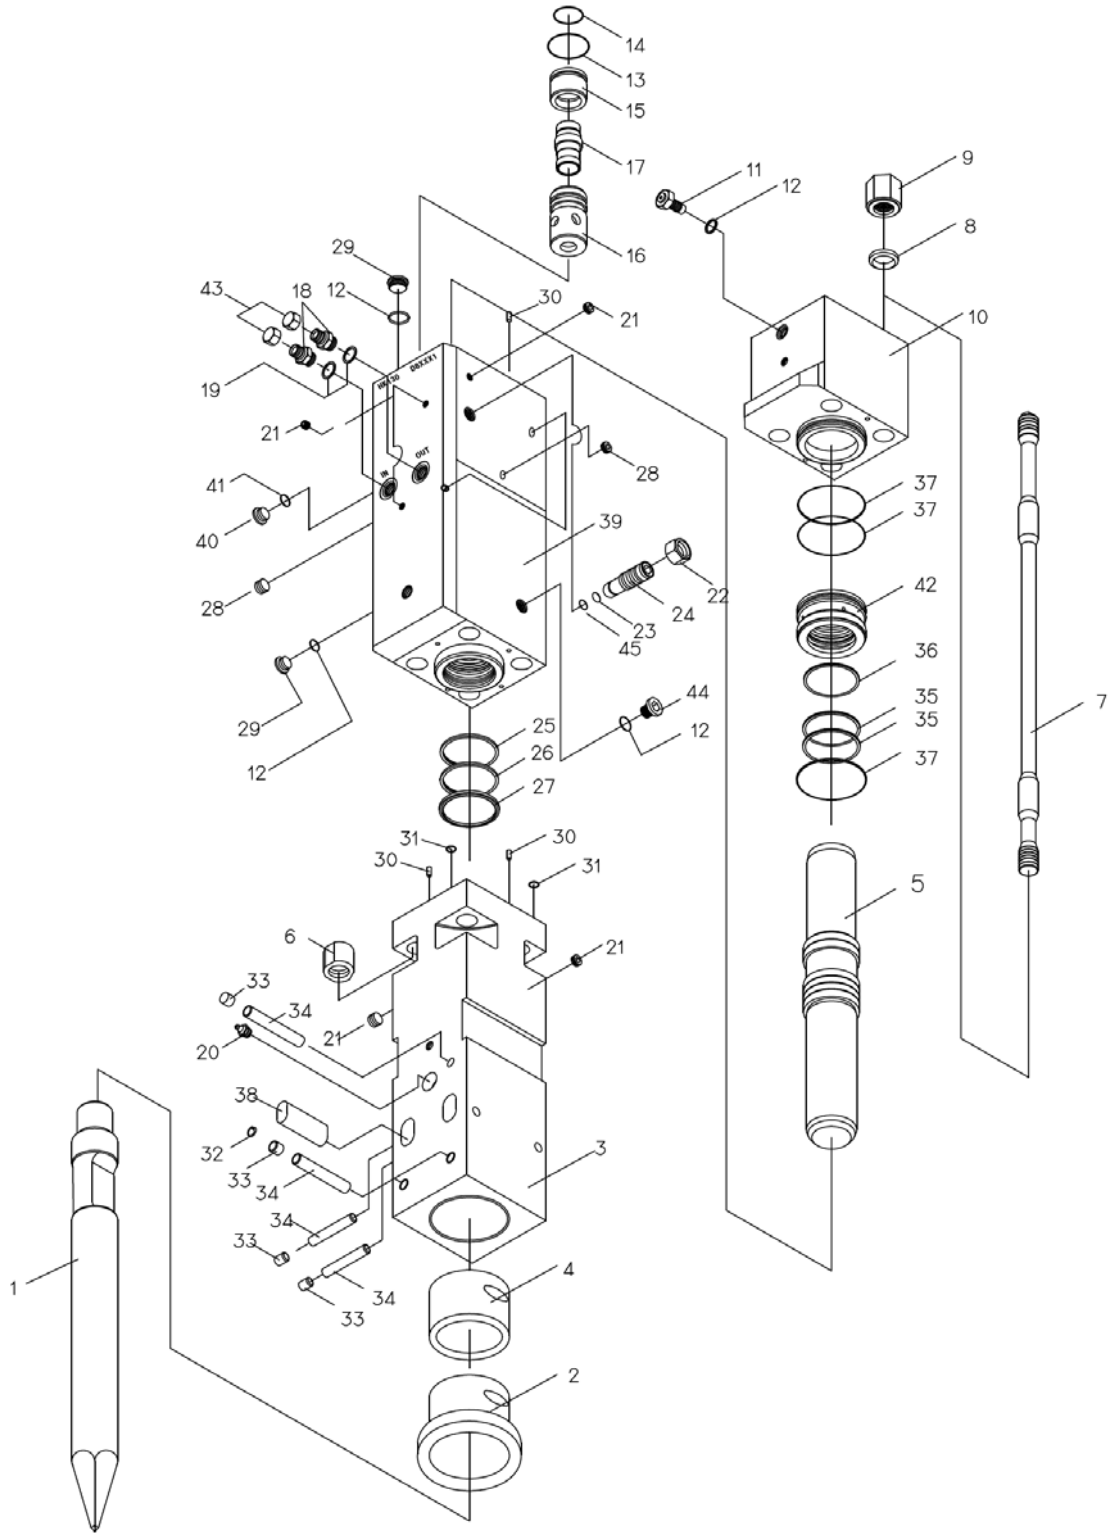

HydroRam Hydraulic Hammer

HK130 Parts List

HK130 POWER CELL PART LIST

HK130 POWER CELL

■ HK130 POWER CELL PART LIST

No	Part No	Part Name	Q'ty	No	Part No	Part Name	Q'ty
0	D8000000	POWER CELL ASSEMBLY	1	24	D8000270	ADJUSTER VALVE	1
1	D8000050	TOOL(MOIL)	1	25	22000180	BUFFER SEAL	1
1-1	D8000060	TOOL(CONC)	-	26	22003900	U PACKING SEAL	1
1-2	D8000070	TOOL(FLAT)	-	27	22002650	DUST SEAL	1
1-3	D8000080	TOOL(V-WEDGE)	-	28	13006010	PT SOCKET PLUG	3
1-4	D8000090	TOOL(H-WEDGE)	-	29	DA000400	PF1/2 SOCKET PLUG	4
1-5	D8000100	TOOL(SPADE H-WEDGE)	-	30	D9000050	PIN	2
1-6	D8000110	TOOL(SPADE V-WEDGE)	-	31	22401980	O-RING	2
2	D8000180	TOOL HOLDER BUSHING	1	32	13004130	SNAP RING	2
3	D8000190	TOOL HOLDER	1	33	13007320	RUBBER PLUG	5
4	D8000200	ROUND BUSHING	1	34	D8000290	STOP PIN(A)	5
5	D8000210	PISTON	1	35	22300050	STEP SEAL	2
6	D8000360	BOTTOM NUT	4	36	22200060	GAS SEAL	1
7	D8000340	TENSION BOLT	4	37	22400780	O-RING	4
8	D8000430	TENSION BOLT WASHER	4	38	D8000300	RETAINER PIN	2
9	D8000350	TOP NUT	4	39	D8000310	CYLINDER	1
10	D8000230	HEAD CAP	1	40	D7000360	M24 SOCKET PLUG	1
11	D7000200	GAS VALVE ASSEMBLY	1	41	22402090	O-RING	1
12	22402070	O-RING	6	42	D8000330	CYLINDER BUSHING	1
13	22401390	O-RING	1	43	13007150	UNION CAP	2
14	22401360	O-RING	1	44	DA000410	ORIFICE SOCKET PLUG	1
15	D8000240	MAIN VALVE CAP	1	45	22405650	BACK UP RING	1
16	D8000250	MAIN VALVE CASE	1	*46	13006570	HOSE PLUG	2
17	D8000260	MAIN VALVE	1	*47	16800080	SPRING HOSE	2
18	13008870	O-RING ADAPTER	2	-	D8691000	HEAD CAP SET	-
19	22402160	O-RING	2	-	D8691100	CYLINDER SET	-
20	13007810	GREASE NIPPLE	1	-	D8691200	TOOL HOLDER SET	-
21	13006030	PT SOCKET PLUG	5	-	D8691400	TENSION BOLT SET	-
22	12002440	HEX HEAD NUT	1	-	D8691500	SPARE SEAL KIT	-
23	22402060	O-RING	1	-	DA698000	N ₂ GAS CHARGING KIT	-