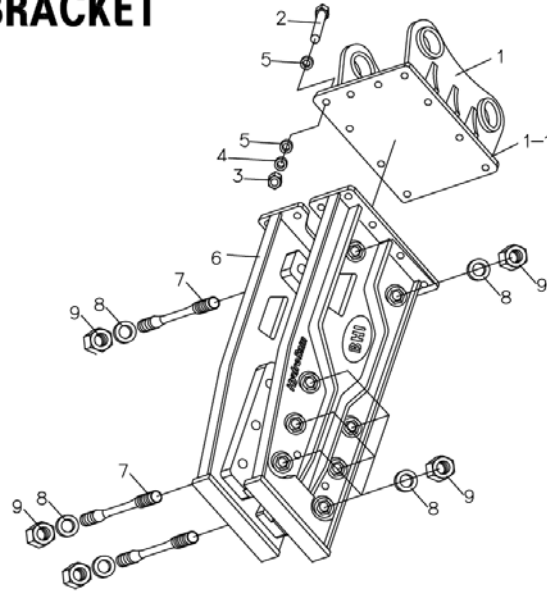

■ HK130 BRACKET PART LIST

HK130

HK130 TOP BRACKET