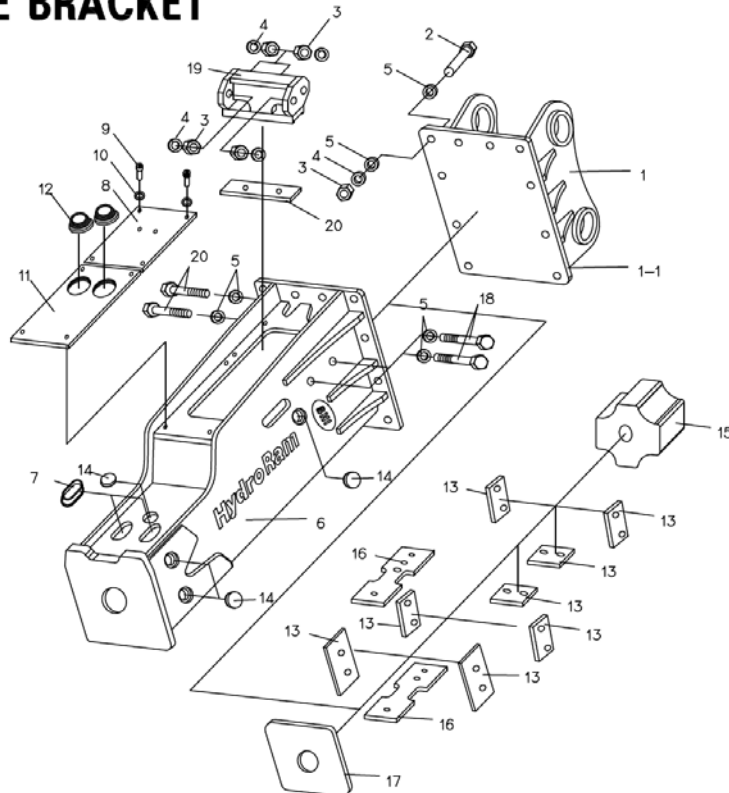

■ HK130 TOOL KIT PART LIST

No.	Part No.	Part Name	Q'ty			Remarks
			Side	Top	Silence	
0	-	TOOL KIT	D8691600	D8691700	D8691800	HK130
1	16502990	TOOL BOX	1	1	1	No 1.
2	16501140	L-WRENCH	1	1	1	5mm
3	16501170	L-WRENCH	1	1	1	10mm
4	16500230	COMBI SPANNER	1	1	1	14mm
5	16502510	SINGLE SPANNER	1	1	1	32mm
6	16500710	SINGLE SPANNER	1	1	1	41mm
7	16502100	DOUBLE SPANNER	1	1	1	27x30mm
8	16500730	HAMMER RING WRENCH	1	1	1	55mm
9	16500710	HAMMER RING WRENCH	-	1	1	46mm
10	16503090	HANDLE RETAINER PIN	1	1	1	M12

■ HK130 N2 GAS CHARGING KIT

No.	Part No.	Part Name	Q'ty	MEMO
0	DA698000	N ₂ GAS CHARGING KIT	1	
1	13105900	N ₂ GAS 3-WAY VALVE ASSEMBLY	1	
2	16802000	N ₂ HOSE	1	
3	13105910	N ₂ COUPLING KIT	1	
4	13105920	N ₂ GAS CYLINDER	1	

■ HK130 BRACKET PART LIST

HK130

HK130 TOP BRACKET

HK130S SILENCE BRACKET

■ HK130 BRACKET PART LIST

■ HK130 TOP BRACKET				■ HK130S SILENT BRACKET			
No.	Part No.	Part Name	Q'ty	No.	Part No.	Part Name	Q'ty
0	D8200000	TOP BRACKET ASSEMBLY	1	0	D8300000	SILENCE BRACKET ASSEMBLY	1
1	DA200080	REAR BRACKET	1	1	DA300970	REAR BRACKET	1
2	20009410	HEX HEAD BOLT	12	2	20009410	HEX HEAD BOLT	12
3	12001500	HEX HEAD NUT	12	3	12001500	HEX HEAD NUT	16
4	13001150	SPRING WASHER	12	4	13001150	SPRING WASHER	16
5	13000140	FLAT WASHER	24	5	13000140	FLAT WASHER	16
6	D8200050	TOP BRACKET	1	6	D8300010	SILENCE BRACKET BODY	1
7	D8200080	SET BOLT	8	7	D8300130	RUBBER CAP-F	4
8	D8200100	SET BOLT WASHER	16	8	D8300070	UPPER COVER	1
9	D8200090	SET BOLT NUT	16	9	20201760	HEX SOCKET HEAD BOLT	8
10	D8693000	SET BOLT SET	-	10	13000290	FLAT WASHER	8
11	D8695100	DECAL KIT	-	11	D8300060	DOWN COVER	1
MEMO				12	13008020	HOSE PROTECT	2
				13	D8300040	SIDE WEAR PLATE	8
				14	DA300140	RUBBER CAP-S	6
				15	D7300080	UPPER CUSHION	1
				16	D7300030	FRONT WEAR PLATE	2
				17	D8300090	DOWN CUSHION	1
				18	20009430	HEX HEAD BOLT	4
				19	D8300080	SUPPORT MIDDLE BLOCK	1
				20	D8300050	SUPPORT WEAR PLATE	1
				-	D8695200	DECAL KIT	-
				MEMO			