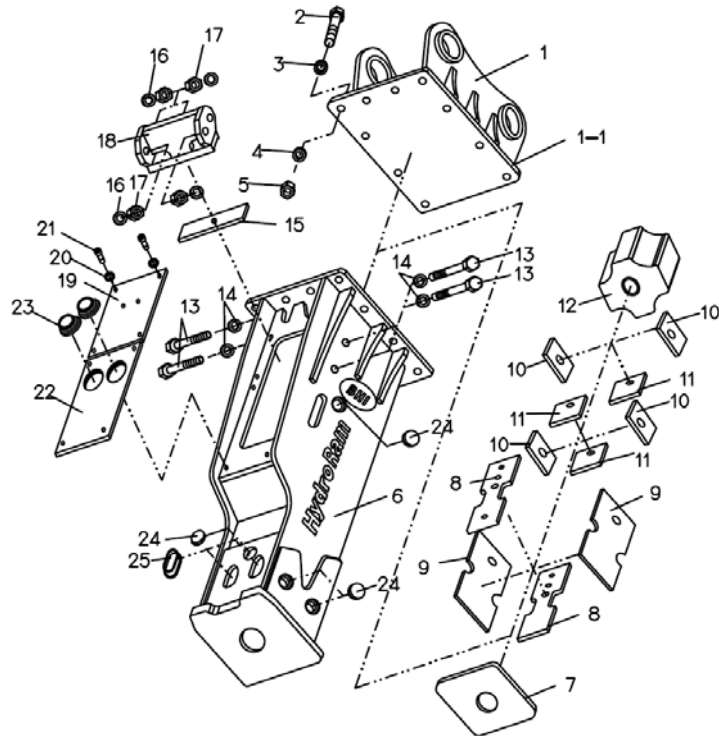

■ HK280 N2 GAS CHARGING KIT

No.	Part No.	Part Name	Q'ty	MEMO
0	DA698000	N ₂ GAS CHARGING KIT	1	
1	13105900	N ₂ GAS 3-WAY VALVE ASSEMBLY	1	
2	16802000	N ₂ HOSE	1	
3	13105910	N ₂ COUPLING KIT	1	
4	13105930	N ₂ GAS CYLINDER	1	

■ HK280 BRACKET

HK280

TOP BRACKET

SILENT BRACKET

■ HK280 BRACKET

■ HK280 TOP BRACKET				■ HK280S SILENT BRACKET			
No.	Part No.	Part Name	Q'ty	No.	Part No.	Part Name	Q'ty
0	DC200050	TOP BRACKET ASSEMBLY	1	0	DC300690	SILENCE BRACKET ASSEMBLY	1
1	DD300050	REAR BRACKET	1	1	DD300050	REAR BRACKET	1
2	20009790	HEX HEAD BOLT	12	2	20009790	HEX HEAD BOLT	12
3	12001510	HEX HEAD NUT	12	3	13000150	FLAT WASHER	24
4	13000150	FLAT WASHER	24	4	13001160	SPRING WASHER	12
5	13001160	SPRING WASHER	12	5	12001510	HEX HEAD NUT	12
6	DC200060	TOP BRACKET	1	6	DC300700	SILENCE BRACKET BODY	1
7	DC100060	SET BOLT	8	7	DC300210	DOWN CUSHION PLATE	1
8	DC100080	SET BOLT WASHER	16	8	DC300830	LOW FRONT WEAR PLATE	2
9	DC100070	SET BOLT NUT	16	9	DC300820	LOW SIDE WEAR PLATE	2
-	DC693000	SET BOLT SET	-	10	DC300840	SIDE WEAR PLATE	4
-	DC695100	DECAL KIT	-	11	DC300850	FRONT WEAR PLATE	3
MEMO				12	DC300530	UPPER CUSHION PLATE	1
				13	20009430	HEX HEAD BOLT	4
				14	13000140	FLAT WASHER	4
				15	DC300920	SUPPORT WEAR PLATE	1
				16	13001150	SPRING WASHER	4
				17	12001500	HEX HEAD NUT	4
				18	DC300860	SUPPORT MIDDLE BLOCK	1
				19	DC300900	UPPER COVER	1
				20	13000080	FLAT WASHER	8
				21	20211760	SOCKET HEAD BOLT	8
				22	DC300910	DOWN COVER	1
				23	13008030	HOSE PROTECT	2
				24	D9300070	RUBBER CAP-S	6
				25	D8300130	RUBBER CAP-F	4
				-	DC695200	DECAL KIT	-
				MEMO			