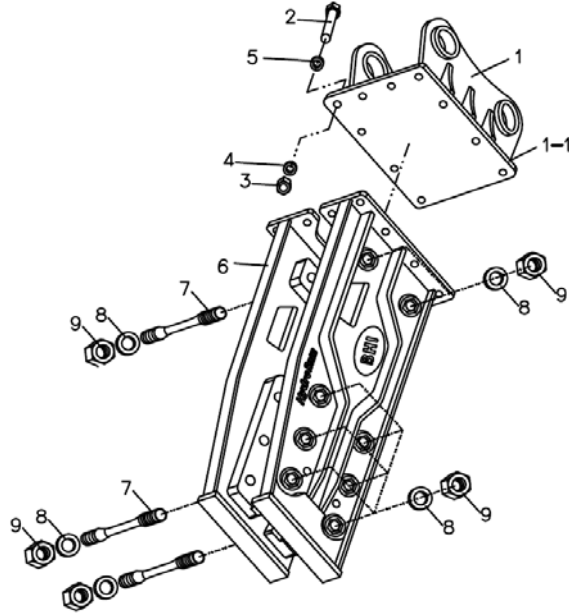

■ HK280 TOOL KIT

No.	Part No.	Part Name	Q'ty			Remarks
			Side	Top	Silence	
0	-	TOOL KIT	DC691600	DC691700	DC691800	HK280
1	16502990	TOOL BOX	1	1	1	No1.
2	16500260	COMBI SPANNER	1	1	1	14mm
3	16502580	SINGLE SPANNER	1	1	1	50mm
4	16500370	SINGLE SPANNER	1	1	1	32mm
5	16502100	DOUBLE SPANNER	1	1	1	27X30mm
6	16501140	L WRENCH	1	1	1	5mm
7	16501190	L WRENCH	1	1	1	14mm
8	16501210	L WRENCH	1	1	1	19mm
9	16501170	L WRENCH	1	1	1	10mm
10	16503090	HANDLE RETAINER PIN	1	1	1	M12
11	16500770	HAMMER RING WRENCH	1	1	1	75m
12	16500800	HAMMER RING WRENCH	1	1	-	90mm
13	16500720	HAMMER RING WRENCH	-	1	1	55mm

■ HK280 BRACKET

HK280

TOP BRACKET

SILENT BRACKET

■ HK280 BRACKET

■ HK280 TOP BRACKET				■ HK280S SILENT BRACKET			
No.	Part No.	Part Name	Q'ty	No.	Part No.	Part Name	Q'ty
0	DC200050	TOP BRACKET ASSEMBLY	1	0	DC300690	SILENCE BRACKET ASSEMBLY	1
1	DD300050	REAR BRACKET	1	1	DD300050	REAR BRACKET	1
2	20009790	HEX HEAD BOLT	12	2	20009790	HEX HEAD BOLT	12
3	12001510	HEX HEAD NUT	12	3	13000150	FLAT WASHER	24
4	13000150	FLAT WASHER	24	4	13001160	SPRING WASHER	12
5	13001160	SPRING WASHER	12	5	12001510	HEX HEAD NUT	12
6	DC200060	TOP BRACKET	1	6	DC300700	SILENCE BRACKET BODY	1
7	DC100060	SET BOLT	8	7	DC300210	DOWN CUSHION PLATE	1
8	DC100080	SET BOLT WASHER	16	8	DC300830	LOW FRONT WEAR PLATE	2
9	DC100070	SET BOLT NUT	16	9	DC300820	LOW SIDE WEAR PLATE	2
-	DC693000	SET BOLT SET	-	10	DC300840	SIDE WEAR PLATE	4
-	DC695100	DECAL KIT	-	11	DC300850	FRONT WEAR PLATE	3
MEMO				12	DC300530	UPPER CUSHION PLATE	1
				13	20009430	HEX HEAD BOLT	4
				14	13000140	FLAT WASHER	4
				15	DC300920	SUPPORT WEAR PLATE	1
				16	13001150	SPRING WASHER	4
				17	12001500	HEX HEAD NUT	4
				18	DC300860	SUPPORT MIDDLE BLOCK	1
				19	DC300900	UPPER COVER	1
				20	13000080	FLAT WASHER	8
				21	20211760	SOCKET HEAD BOLT	8
				22	DC300910	DOWN COVER	1
				23	13008030	HOSE PROTECT	2
				24	D9300070	RUBBER CAP-S	6
				25	D8300130	RUBBER CAP-F	4
				-	DC695200	DECAL KIT	-
				MEMO			