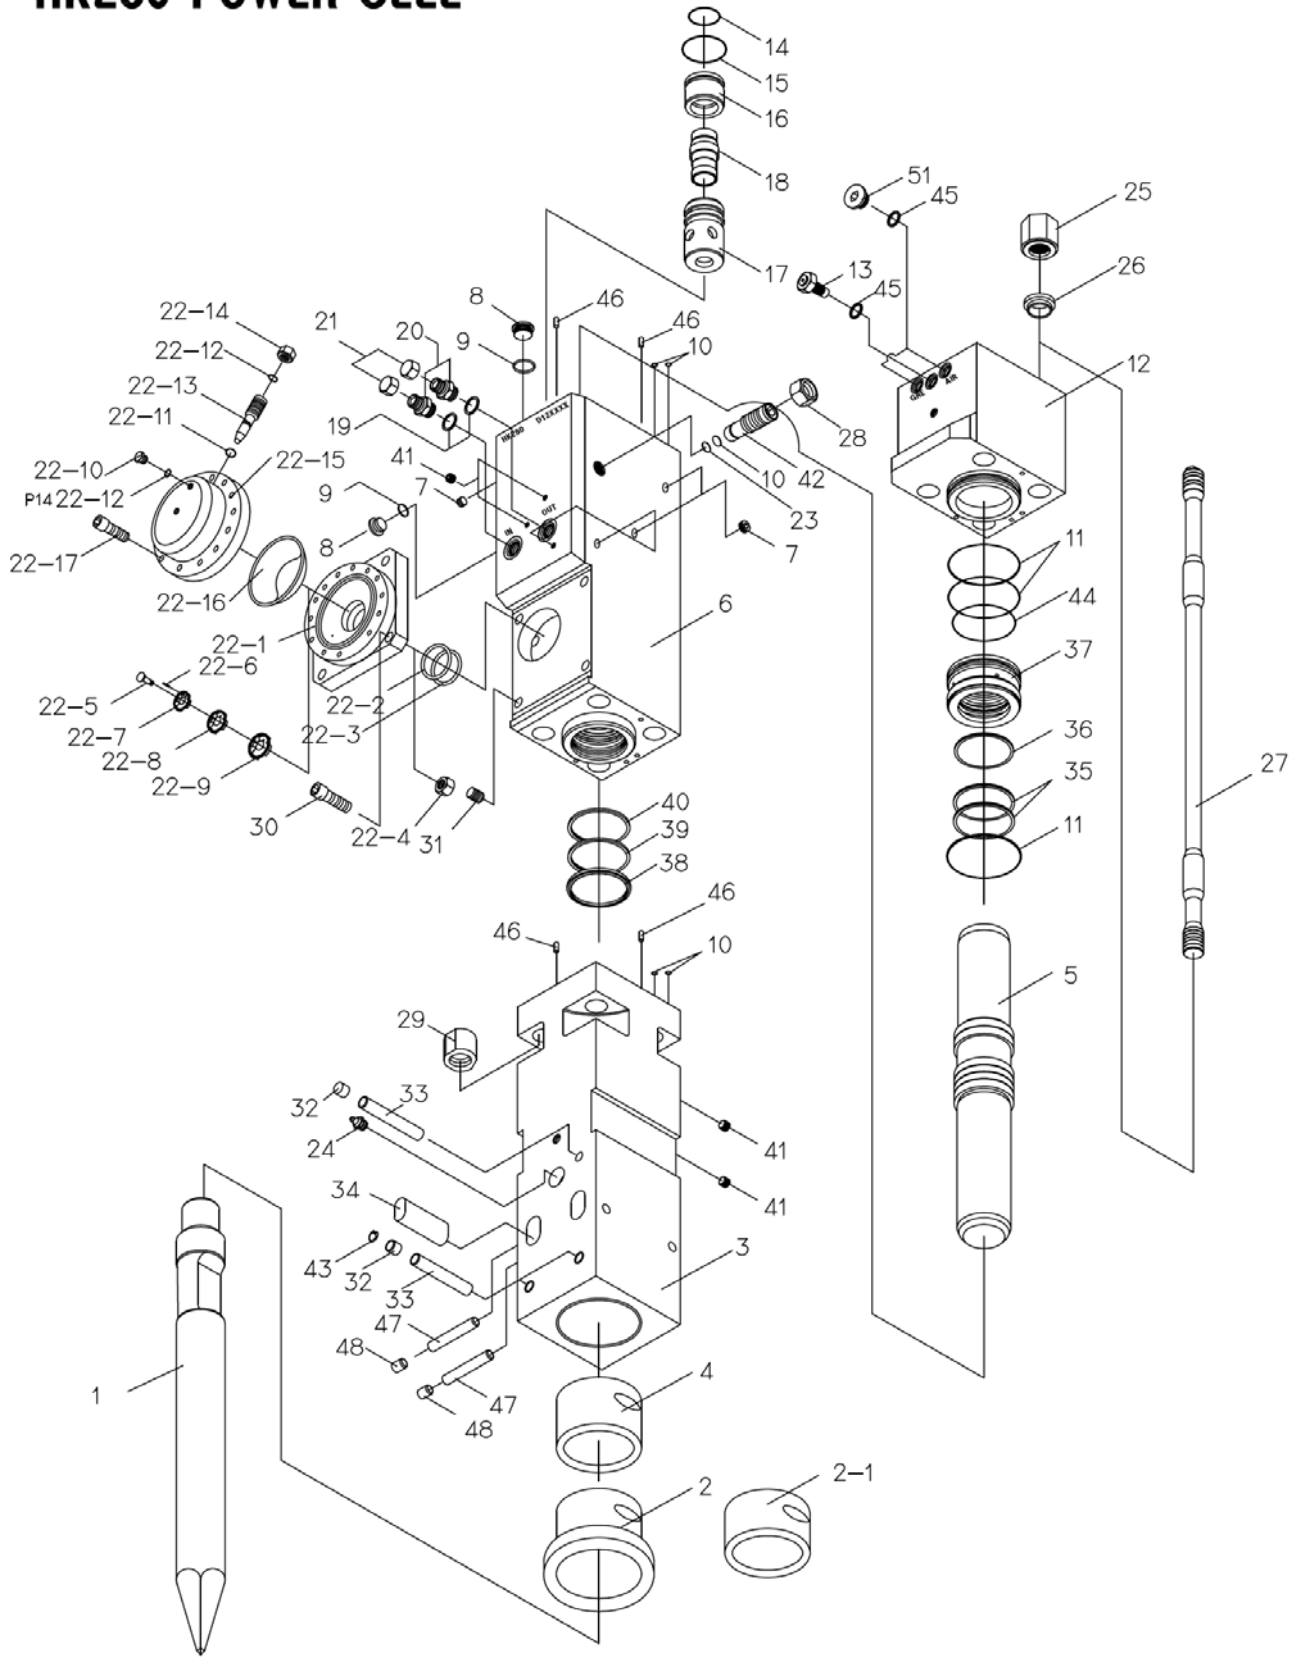

■ HK280 POWER CELL

HK280 POWER CELL

■ HK280 POWER CELL

No.	Part No.	Part Name	Q'ty	No.	Part No.	Part Name	Q'ty
0	DC000820	POWER CELL ASSEMBLY	1	22-2	22409600	BACK UP RING	1
1	DC000050	TOOL(MOIL)	1	22-3	22402540	O-RING	1
1-1	DC000080	TOOL(H-WEDGE)	0	22-4	DA000440	LOCK NUT	1
1-2	DC000070	TOOL(V-WEDGE)	0	22-5	DG000450	ORIFICE(A)	1
1-3	DC000090	TOOL(FLAT)	0	22-6	DG000490	HOLDER PIN	1
1-4	DC000060	TOOL(CONE)	0	22-7	DG000460	ORIFICE(B)	1
2	DC000160	TOOL HOLDER BUSHING	1	22-8	DG000470	ORIFICE(C)	1
2-1	DC000480	TOOL HOLDER BUSHING (SILENT TYPE)	1	22-9	DG000480	ORIFICE(D)	1
3	DC000570	TOOL HOLDER	1	22-10	DA000510	O-RING CAP	1
4	DC000180	ROUND BUSHING	1	22-11	22401930	O-RING	1
5	DC000190	PISTON	1	22-12	22402040	O-RING	2
6	DC000850	CYLINDER	1	22-13	DC000330	CHARGING VALVE	1
7	13006010	PT SOCKET PLUG	6	22-14	DC000320	O-RING PLUG	1
8	DF000050	M36 SOCKET PLUG	4	22-15	DC000350	ACCUMULATOR COVER	1
9	22402210	O-RING	4	22-16	DC000360	DIAPHRAGM	1
10	22402140	O-RING	5	22-17	20212100	HEX SOCKET HEAD BOLT	16
11	22401660	O-RING	3	23	22405650	BACK UP RING	1
12	DC000600	HEAD CAP	1	24	13007810	GREASE NIPPLE	1
13	D7000200	GAS VALVE ASSEMBLY	1	25	DC000760	TOP NUT	4
14	22401410	O-RING	1	26	DC000380	TOP NUT WASHER	4
15	22401440	O-RING	1	27	DC000750	TENSION BOLT	4
16	DC000220	MAIN VALVE CAP	1	28	12002410	HEX HEAD NUT	1
17	DC000230	MAIN VALVE CASE	1	29	DC000770	BOTTOM NUT	4
18	DC000240	MAIN VALVE	1	30	20213620	HEX SOCKET HEAD BOLT	4
19	22402260	O-RING	2	31	13102810	HELI COIL SPRING	4
20	13008890	O-RING ADAPTER	2	32	13007340	RUBBER PLUG	3
21	13007170	UNION CAP	2	33	DC000420	STOP PIN	3
22	DC000830	ACCUMULATOR ASSEMBLY	1	34	DC000430	RETAINER PIN	2
22-1	DC000840	ACCUMULATOR BODY	1	35	22300080	STEP SEAL	2