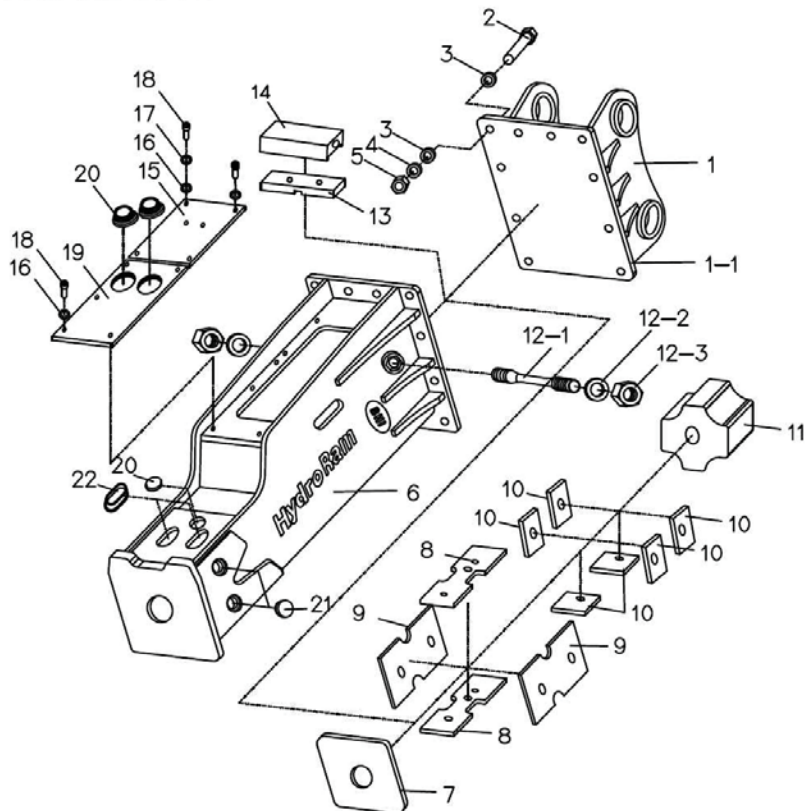

SILENCE BRACKET