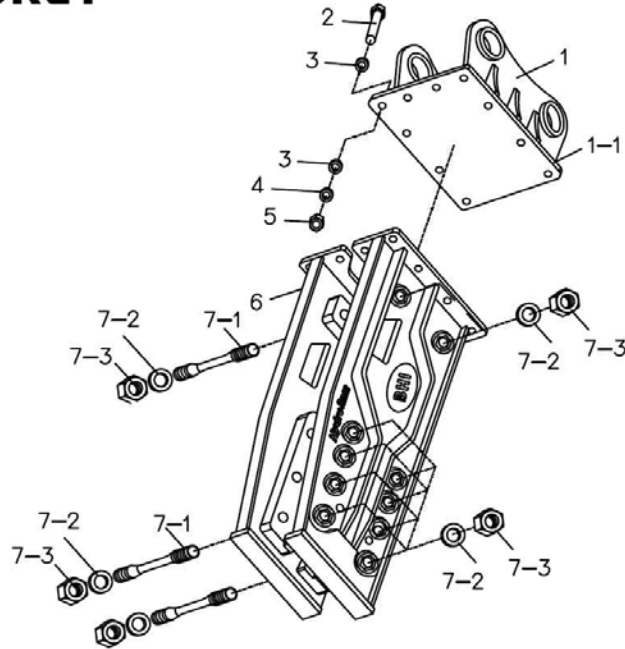

■ HK380 BRACKET PARTS LIST

HK380

TOP BRACKET