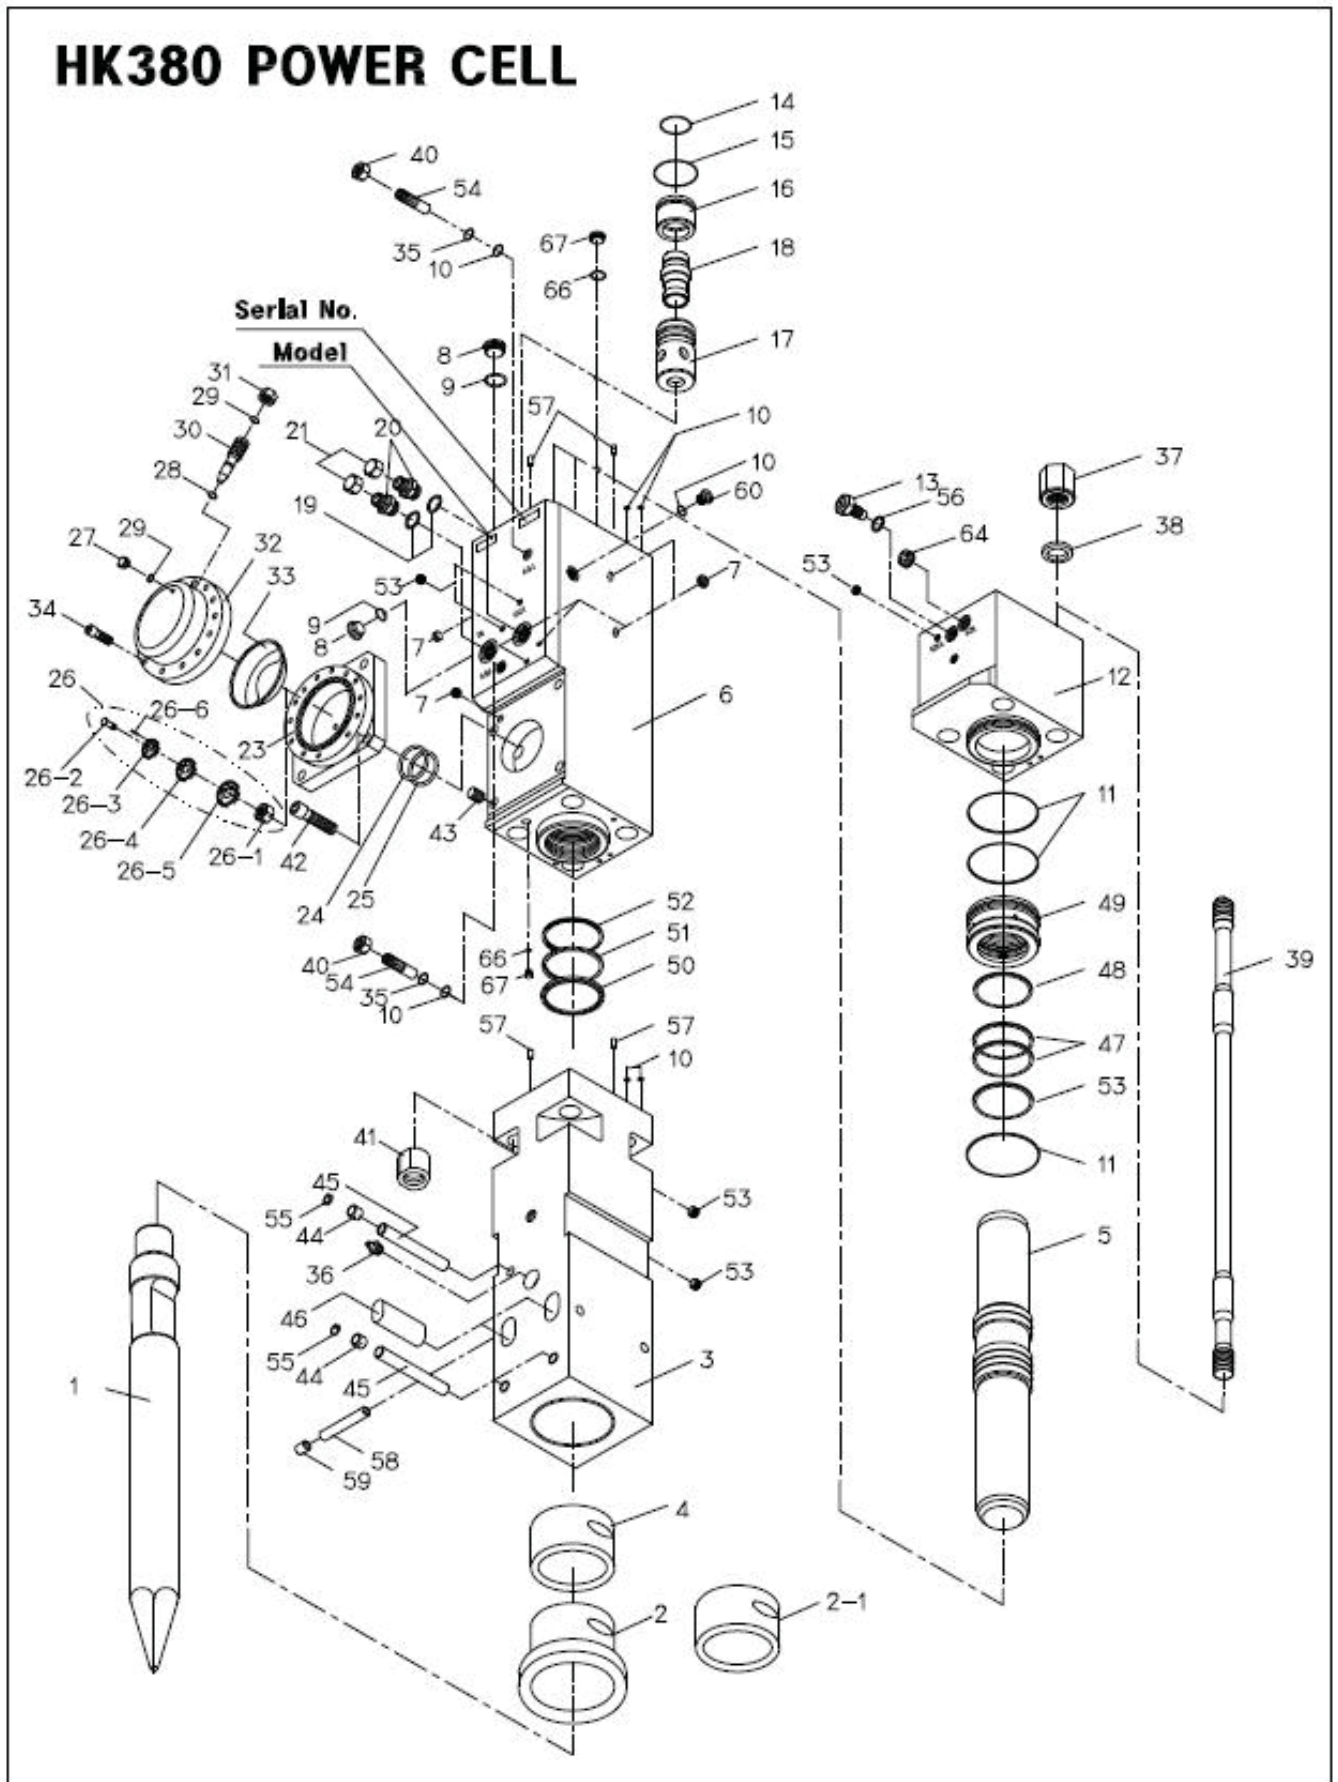

■ HK380 POWER CELL PARTS LIST

■ HK380 POWER CELL PARTS LIST

No.	Part No.	Part Name	Q'ty	No.	Part No.	Part Name	Q'ty
0	DE000000	POWER CELL ASSEMBLY	1	21	13007170	UNION CAP(PF)	0
1	DE000120	TOOL(MOIL)	1	21-1	13007050	UNION CAP(JIC)	2
1-1	DE000100	TOOL(H-WEDGE)	0	21-2	13007460	UNION CAP(ORFS)	0
1-2	DE000140	TOOL(CONE)	0	*22	DE000300	ACCUMULATOR ASSEMBLY	1
1-3	DE000130	TOOL(BLUNT)	0	23	DE000310	ACCUMULATOR BODY	1
1-4	DE000110	TOOL(V-WEDGE)	0	24	22409600	BACK UP RING	1
2	DE000050	TOOL HOLDER BUSHING(T)	1	25	22402540	O-RING	1
2-1	DE000150	TOOL HOLDER BUSHING(S)	1	26	DE692300	ACC. ORIFICE SET	1
2-2	DE001010	TOOL HOLDER BUSHING(T) (Oversized (+0.08~+0.1mm))	-	26-1	DA000440	LOCK NUT	1
2-3	DE001050	TOOL HOLDER BUSHING(S) (Oversized (+0.08~+0.1mm))	-	26-2	DE000350	ORIFICE(A)	1
3	DE000020	TOOL HOLDER	1	26-3	DF000690	ORIFICE(B)	1
4	DE000040	ROUND BUSHING	1	26-4	DF000700	ORIFICE(C)	1
4-1	DE001210	ROUND BUSHING (Oversized (+0.08~+0.1mm))	-	26-5	DF000710	ORIFICE(D)	1
5	DE000090	PISTON	1	26-6	DE000360	HOLDER PIN	1
6	DE000010	CYLINDER	1	27	DA000510	O-RING CAP	1
7	13006010	PT SOCKET PLUG	6	28	22401930	O-RING	1
8	DF000050	M36 SOCKET PLUG	3	29	22402040	O-RING	2
9	22402210	O-RING	3	30	DC000330	CHARGING VALVE	1
10	22402060	O-RING	7	31	DC000320	O-RING PLUG	1
11	22401670	O-RING	3	32	DE000330	ACCUMULATOR COVER	1
12	DE000030	HEAD CAP	1	33	DE000320	DIAPHRAGM	1
13	D7000200	GAS VALVE ASSEMBLY	1	34	20215040	HEX SOCKET HEAD BOLT	12
14	22401410	O-RING	1	35	22405650	BACK UP RING	2
15	22401440	O-RING	1	36	13007810	GREASE NIPPLE	1
16	DC000220	MAIN VALVE CAP	1	37	DE000230	TOP NUT	4
17	DC000230	MAIN VALVE CASE	1	38	DE000240	TOP NUT WASHER	4
18	DC000240	MAIN VALVE	1	39	DE000200	TENSION BOLT	4
19	22402260	O-RING	2	40	12002410	HEX HEAD NUT	2
20	13008890	O-RING ADAPTER(PF*PF)	0	41	DE000220	BOTTOM NUT	4
20-1	13009380	O-RING ADAPTER(PF*JIC)	2	42	20213620	HEX SOCKET HEAD BOLT	4
20-2	13009570	O-RING ADAPTER(PF*ORFS)	0	43	13102810	HELI COIL SPRING	4