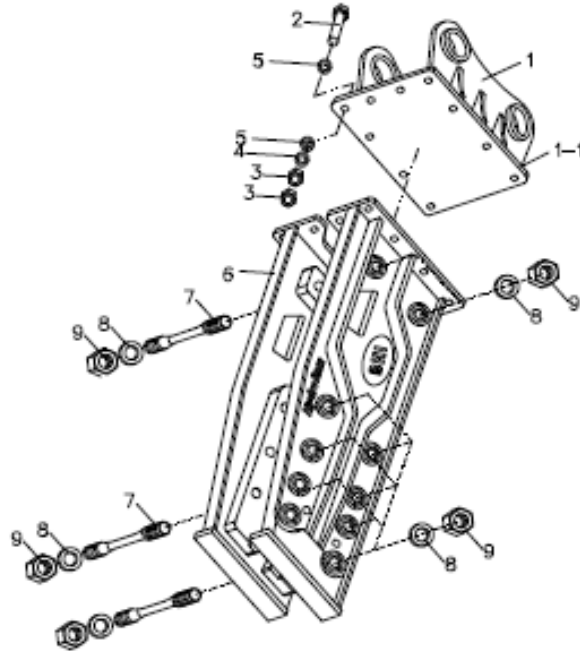

■ HK500 BRACKET

HK500

TOP BRACKET