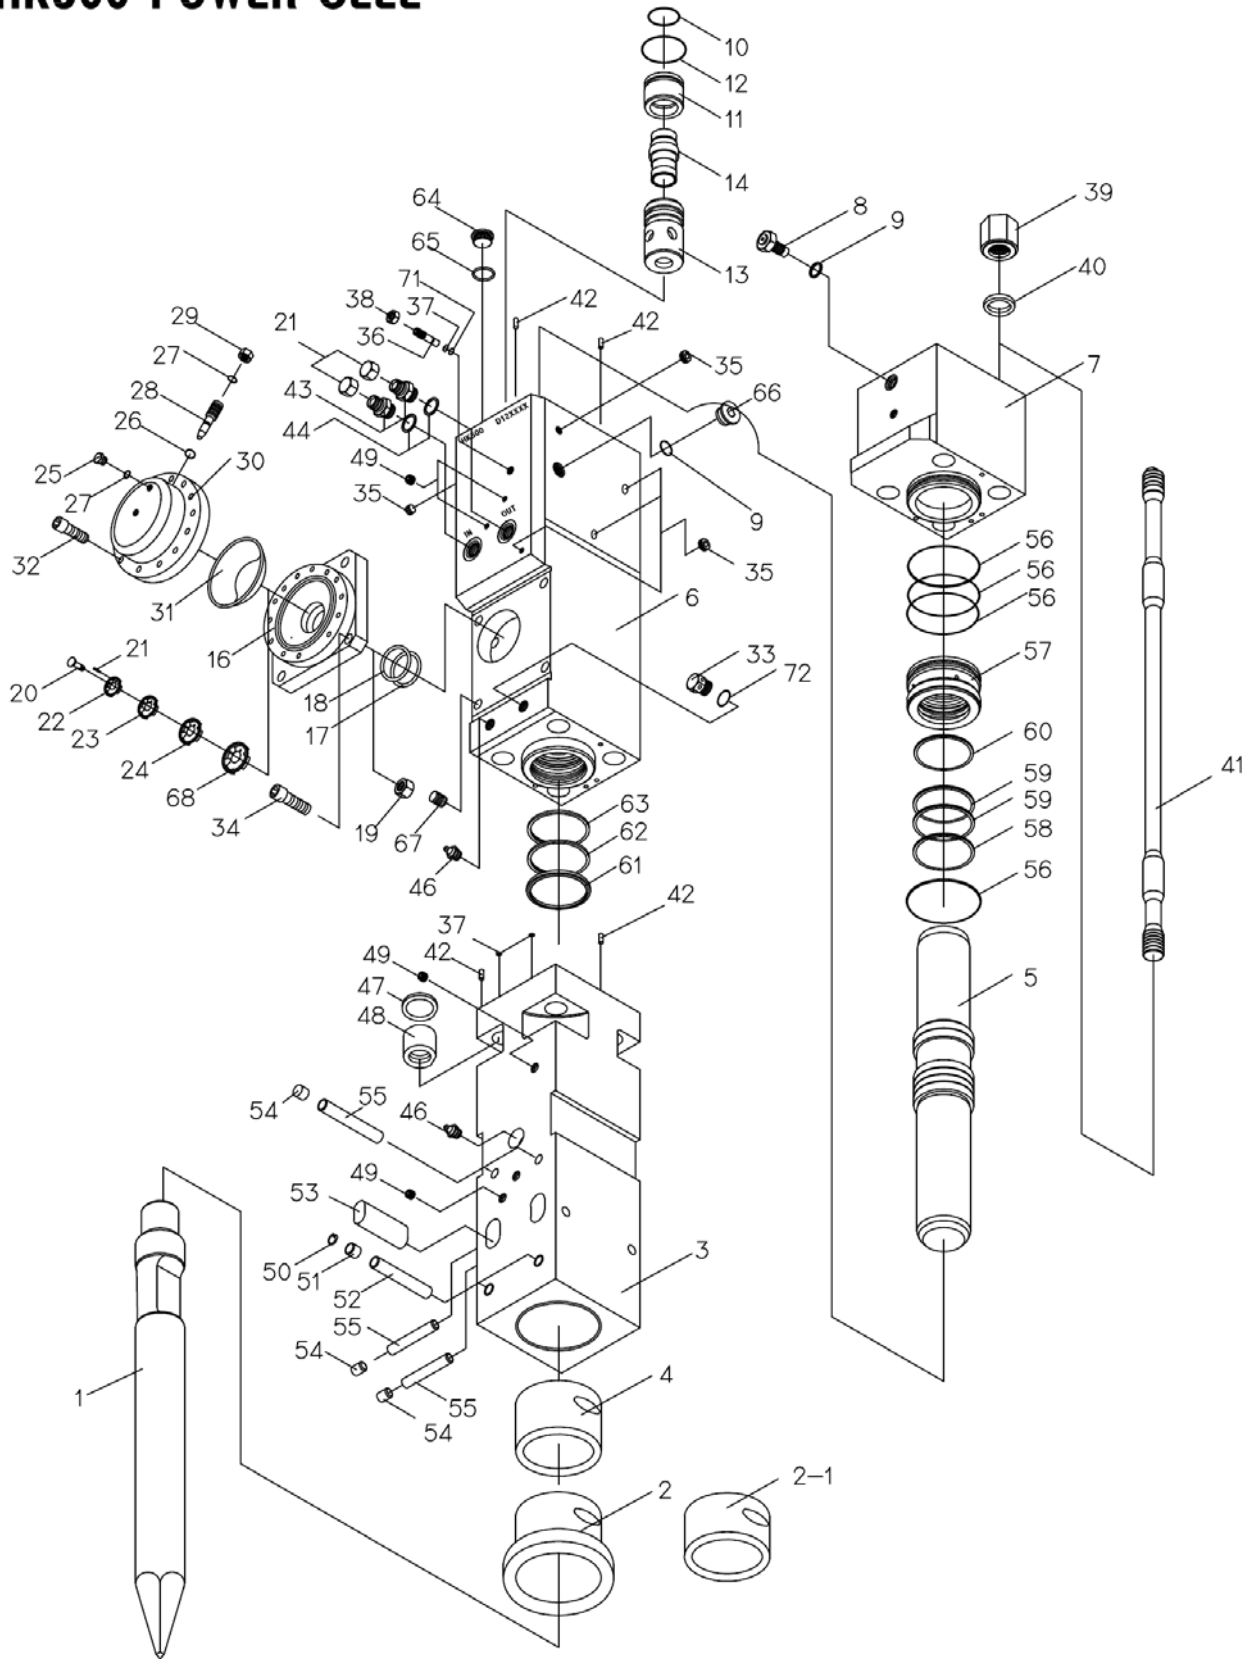

BHI HydroRam Hydraulic Hammer

HK500 Parts List

■ HK500 POWER CELL

HK500 POWER CELL

■ HK500 POWER CELL

No.	Part No.	Part Name	Q'ty	No.	Part No.	Part Name	Q'ty
0	DF000000	POWER CELL ASSEMBLY	1	26	22401930	O-RING	1
1	DF000060	TOOL(MOIL)	1	27	22402040	O-RING	2
1-1	DF000070	TOOL(H-WEDGE)	0	28	DA000500	CHARGING VALVE	1
1-2	DF000080	TOOL(V-WEDGE)	0	29	DA000510	O-RING PLUG	1
1-3	DF000100	TOOL(FLAT)	0	30	DF000650	ACCUMULATOR COVER	1
1-4	DF000090	TOOL(CONE)	0	31	DF000740	DIAPHRAGM	1
2	DF000210	TOOL HOLDER BUSHING	1	32	20215070	HEX HEAD BOLT	16
2-1	DF000400	TOOL HOLDER BUSHING (SILENCE TYPE)	0	33	13006550	PF3/4 HEX HEAD PLUG	1
3	DF000220	TOOL HOLDER	1	34	20215090	HEX SOCKET HEAD BOLT	4
4	DF000230	ROUND BUSHING	1	35	13006010	PT SOCKET PLUG	5
5	DF000240	PISTON	1	36	DF000590	ADJUSTER VALVE	1
6	DF000640	CYLINDER	1	37	22402060	O-RING	3
7	DF000420	HEAD CAP	1	38	12002410	HEX HEAD NUT	2
8	D7000200	GAS VALVE ASSEMBLY	1	39	DF000460	TOP NUT	4
9	22402070	O-RING	2	40	DF000470	TOP NUT WASHER	4
10	22401360	O-RING	1	41	DF000630	TENSION BOLT	4
11	DF000570	MAIN VALVE CAP	1	42	D9000050	PIN	4
12	22401440	O-RING	1	43	13008890	O-RING ADAPTER	2
13	DF000580	MAIN VALVE CASE	1	44	22402260	O-RING	2
14	DF000560	MAIN VALVE	1	45	13007170	UNION CAP	2
15	DF000670	ACCUMULATOR ASSEMBLY	1	46	13007810	GREASE NIPPLE	2
16	DF000660	ACCUMULATOR BODY	1	47	DF000490	BOTTOM NUT WASHER	4
17	22409610	BACK UP RING	1	48	DF000480	BOTTOM NUT	4
18	22402550	O-RING	1	49	13006030	PT SOCKET PLUG	4
19	DA000440	LOCK NUT	1	50	13004150	SNAP RING	2
20	DF000680	ORIFICE(A)	1	51	13007340	RUBBER PLUG	2
21	DF000730	HOLDER PIN	1	52	DF000330	STOP PIN(A)	2
22	DF000960	ORIFICE(B)	1	53	DF000340	RETAINER PIN	2
23	DF000700	ORIFICE(C)	1	54	13007350	RUBBER PLUG	4
24	DF000710	ORIFICE(D)	1	55	DF000360	STOP PIN(B)	4
25	DA000510	O-RING CAP	1	56	22401690	O-RING	4