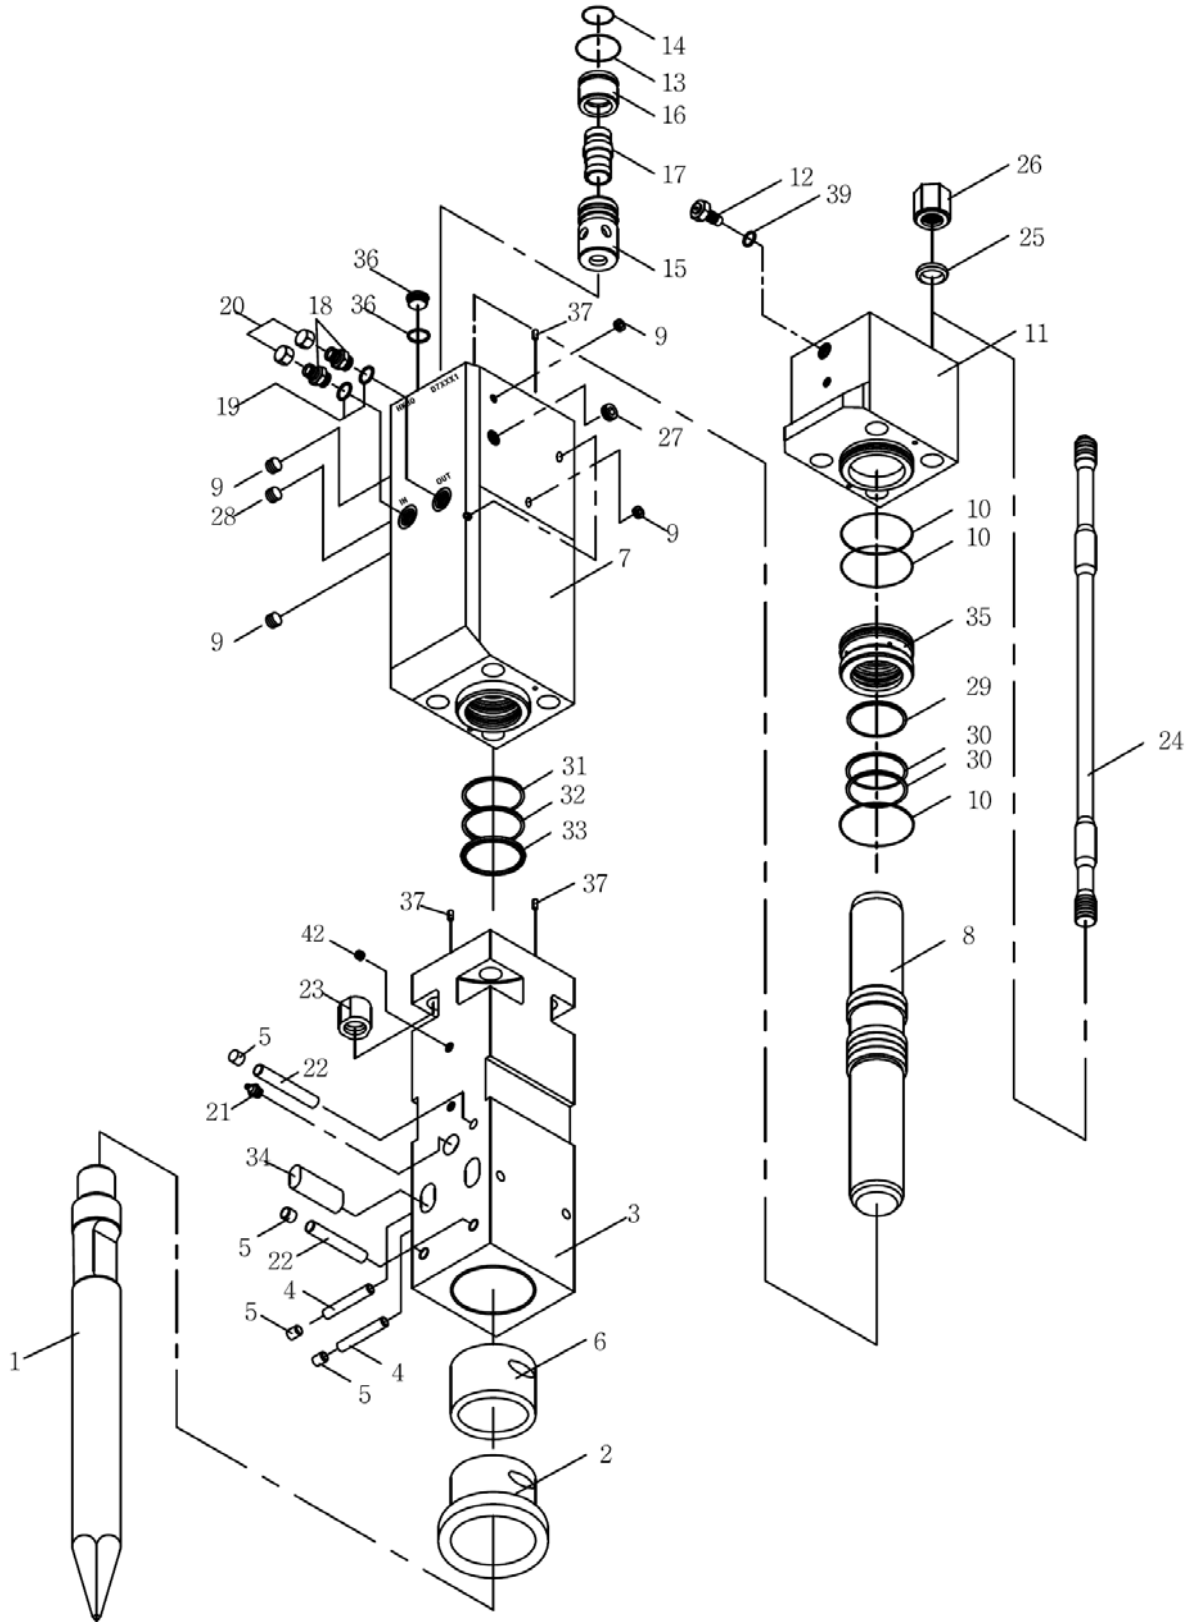

BHI HydroRam Hydraulic Hammer

HK80 Parts List

■ HK80 POWER CELL PART LIST

HK80 POWER CELL

■ HK80 POWER CELL PART LIST

No	Part No	Part Name	Q'ty	No	Part No	Part Name	Q'ty
0	D7000000	POWER CELL ASSEMBLY	1	24	D7000260	TENSION BOLT	4
1	D7000050	TOOL(MOIL)	1	25	D7000270	TENSION BOLT WASHER	4
1-1	D7000060	TOOL(H-WEDGE)	1	26	D7000280	TOP NUT	4
1-2	D7000070	TOOL(V-WEDGE)	1	27	13006060	PT SOCKET PLUG	1
1-3	D7000080	TOOL(CONE)	1	28	13006040	PT SOCKET PLUG	1
1-4	D7000090	TOOL(FLAT)	1	29	22200050	GAS SEAL	1
1-5	D7000100	TOOL(SPADE H-WEDGE)	1	30	22300040	STEP SEAL	2
1-6	D7000110	TOOL(SPADE V-WEDGE)	1	31	22000140	BUFFER SEAL	1
2	D7000130	TOOL HOLDER BUSHING	1	32	22003830	U PACKING SEAL	1
3	D7000140	TOOL HOLDER	1	33	22002600	DUST SEAL	1
4	D7000150	STOP PIN(B)	2	34	D7000310	RETAINER PIN	2
5	13007320	RUBBER PLUG	5	35	D7000290	CYLINDER BUSHING	1
6	D7000160	ROUND BUSHING	1	36	22402090	O-RING	4
7	D7000170	CYLINDER	1	37	D7000360	M24 SOCKET PLUG	4
8	D7000180	PISTON	1	38	D9100050	PIN	2
9	13006010	PT SOCKET PLUG	6	39	22402070	O-RING	1
10	22401540	O-RING	3	*40	16800180	SPRING HOSE	2
11	D7000190	HEAD CAP	1	*41	13006550	HOSE PLUG	2
12	D7000200	GAS VALVE ASSEMBLY	1	42	13006030	PT SOCKET PLUG	1
13	22402390	O-RING	1	-	D7691000	HEAD CAP SET	-
14	22401370	O-RING	1	-	D7691100	CYLINDER SET	-
15	D7000210	MAIN VALVE CASE	1	-	D7691500	SPARE SEAL KIT	-
16	D7000220	MAIN VALVE CAP	1	-	DA698000	N ₂ GAS CHARGING KITS	-
17	D7000230	MAIN VALVE	1		D7691400	TENSION BOLT SET	-
18	13008850	O-RING ADAPTER	2	MEMO			
19	22402110	O-RING	2				
20	13007130	UNION CAP	2				
21	13007810	GREASE NIPPLE	1				
22	D7000240	STOP PIN(A)	3				
23	D7000250	BOTTOM NUT	4				