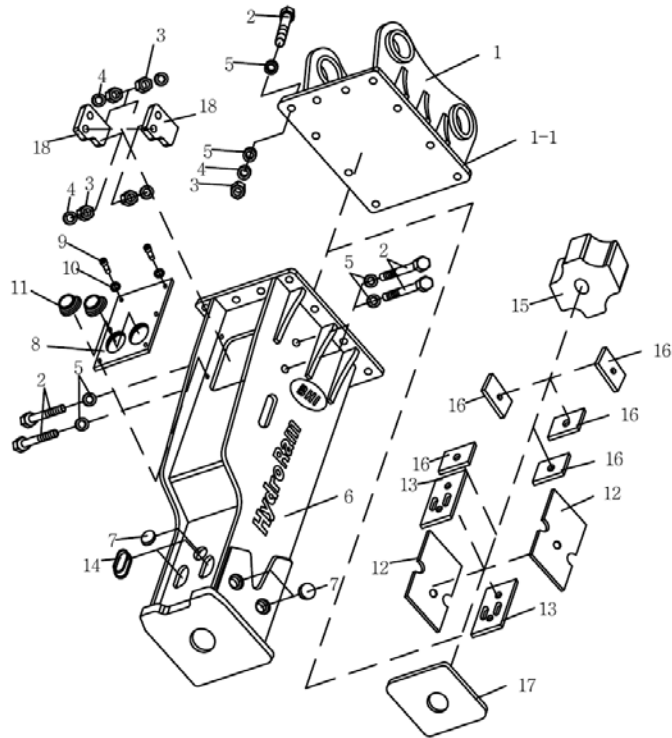

SILENT BRACKET