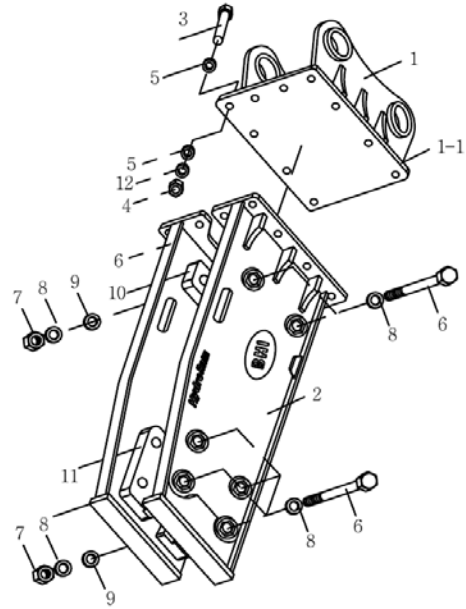

HK80 BRACKET PART LIST

HK80

TOP BRACKET