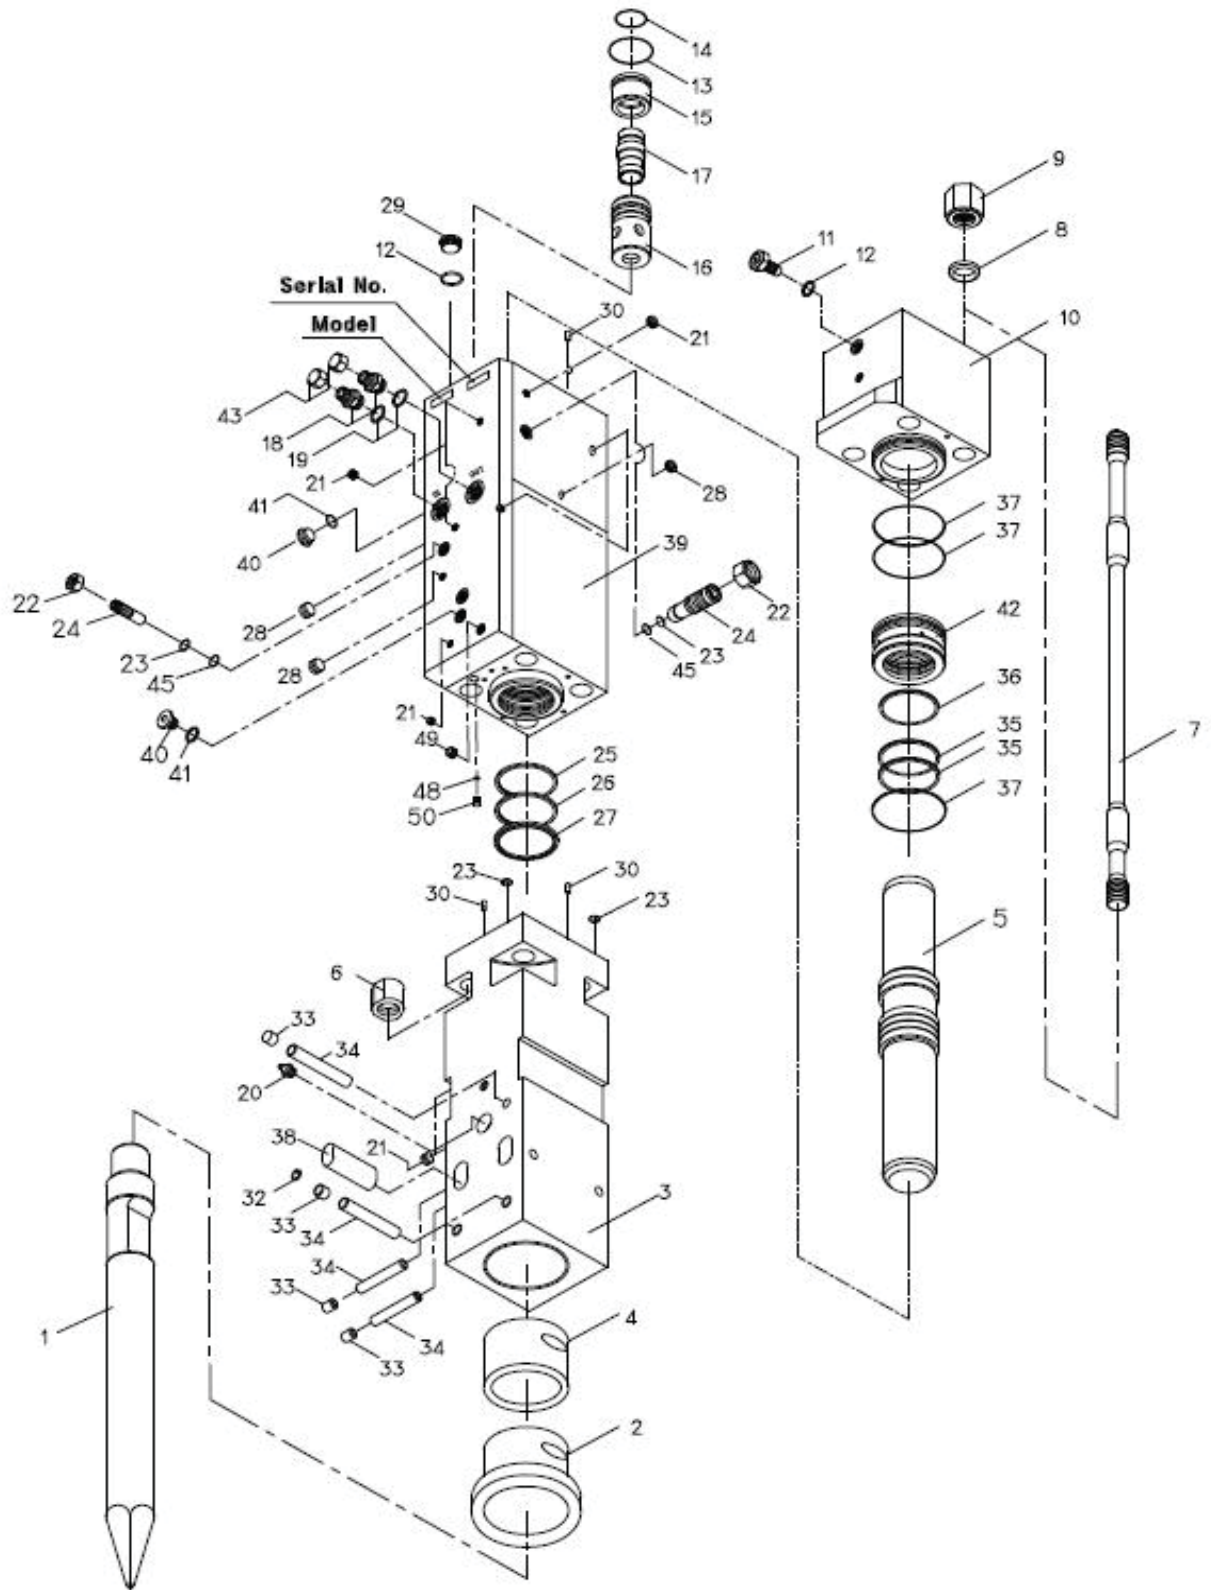

BHI
HydroRam
Hydraulic Hammer

HK130
Parts List

■ HK130 POWER CELL PARTS LIST

HK130 POWER CELL

■ HK130 POWER CELL PARTS LIST

No	Part No	Part Name	Q'ty	No	Part No	Part Name	Q'ty
0	D8000000	POWER CELL ASSEMBLY	1	26	22003900	U PACKING SEAL	1
1	D8000050	TOOL(MOIL)	1	27	22002650	DUST SEAL	1
1-1	D8000090	TOOL(H-WEDGE)	-	28	13006010	PT SOCKET PLUG	4
1-2	D8000060	TOOL(CONE)	-	29	DA000400	PF SOCKET PLUG	3
1-3	D8000070	TOOL(BLUNT)	-	30	D9000050	PIN	4
1-4	D8000080	TOOL(V-WEDGE)	-	*31	*	*	*
1-5	D8000100	TOOL(SPADE H-WEDGE)	-	32	13003140	SNAP RING	2
1-6	D8000110	TOOL(SPADE V-WEDGE)	-	33	13007320	RUBBER PLUG	5
2	D8000180	TOOL HOLDER BUSHING	1	34	D8000290	STOP PIN(A)	5
3	D8000190	TOOL HOLDER	1	35	22300050	STEP SEAL	2
4	D8000200	ROUND BUSHING	1	36	22200060	GAS SEAL	1
5	D8000210	PISTON	1	37	22402670	O-RING	4
6	D8000360	BOTTOM NUT	4	38	D8000300	RETAINER PIN	2
7	D8000340	TENSION BOLT	4	39	D8000310	CYLINDER	1
8	D8000430	TENSION BOLT WASHER	4	40	D7000360	M24 SOCKET PLUG	2
9	D8000350	TOP NUT	4	41	22402090	O-RING	2
10	D8000230	HEAD CAP	1	42	D8000330	CYLINDER BUSHING	1
11	D7000200	GAS VALVE ASSEMBLY	1	43	13007150	UNION CAP(PF)	0
12	22402070	O-RING	4	43-1	13007620	UNION CAP(JIC)	2
13	22401390	O-RING	1	43-2	13007450	UNION CAP(ORFS)	0
14	22401360	O-RING	1	*44	*	*	*
15	D8000240	MAIN VALVE CAP	1	45	22405650	BACK UP RING	2
16	D8000250	MAIN VALVE CASE	1	*46	13006570	HOSE PLUG(PF)	2
17	D8000260	MAIN VALVE	1	46-1	13008420	HOSE PLUG(JIC)	0
18	13008870	O-RING ADAPTER(PF*PF)	0	46-2	13008250	HOSE PLUG(ORFS)	0
18-1	13009360	O-RING ADAPTER(PF*JIC)	2	*47	16801460	SPRING HOSE(PF*PF)	0
18-2	13009550	O-RING ADAPTER(PF*ORFS)	0	47-1	16804530	SPRING HOSE(JIC*JIC)	2
19	22402160	O-RING	2	47-2	16810250	SPRING HOSE(PF*ORFS)	0
20	13007810	GREASE NIPPLE	1	48	22402000	O-RING	1
21	13006030	PT SOCKET PLUG	6	49	13006020	PT SOCKET PLUG	1
22	12002410	HEX HEAD NUT	2	50	DE000340	PF SOCKET PLUG	1
23	22402060	O-RING	4	*	D8691000	HEAD CAP SET	*
24	DF000590	ADJUSTER VALVE	2	*	D8691100	CYLINDER SET	*
25	22000180	BUFFER SEAL	1	*	D8691200	TOOL HOLDER SET	*
				*	D8691300	MAIN VALVE SET	*
				*	D8691400	TENSION BOLT SET	*