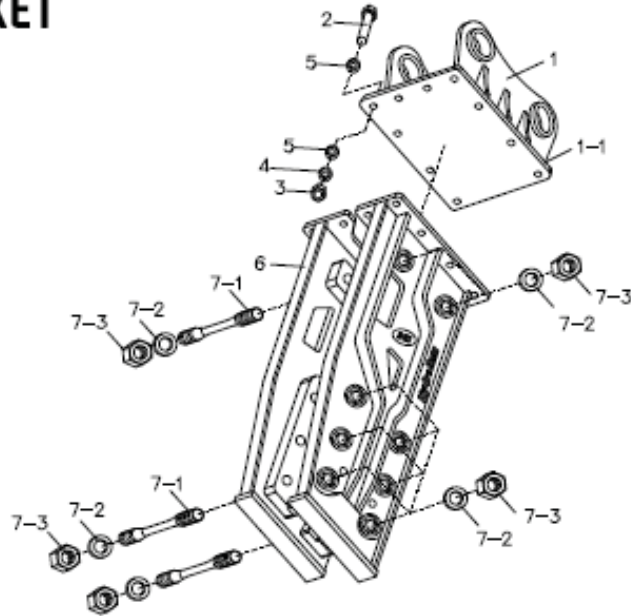

■ HK130 TOOL KIT PARTS LIST

No.	Part No.	Part Name	Q'ty			Remarks
			Side	Top	Silence	
0	*	TOOL KIT	D8691600	D8691700	D8691800	HK130
1	16502990	TOOL BOX	1	1	1	No.1
2	16501140	L-WRENCH	1	1	1	5mm
3	16501170	L-WRENCH	1	1	1	10mm
4	16500260	COMBI SPANNER	1	1	1	14mm
5	16502510	SINGLE SPANNER	1	1	1	32mm
6	16502530	SINGLE SPANNER	1	1	1	41mm
7	16502100	DOUBLE SPANNER	1	1	1	27x30mm
8	16500730	HAMMER RING WRENCH	1	1	1	55mm
9	16500710	HAMMER RING WRENCH	-	1	1	46mm
10	16503090	HANDLE RETAINER PIN	1	1	1	M12

■ HK130 BRACKET PARTS LIST

HK130

TOP BRACKET

SILENCE BRACKET

■ HK130 BRACKET PARTS LIST

■ HK130 TOP BRACKET				■ HK130S SILENCE BRACKET			
No.	Part No.	Part Name	Q'ty	No.	Part No.	Part Name	Q'ty
0	D8200000	TOP BRACKET ASSEMBLY	1	0	D8300000	SILENCE BRACKET ASSEMBLY	1
1	DA200080	TOP BRACKET	1	1	D8300240	TOP BRACKET	1
2	20009410	HEX HEAD BOLT	12	2	20009410	HEX HEAD BOLT	12
3	12001500	HEX HEAD NUT	12	3	12001500	HEX HEAD NUT	12
4	13001150	SPRING WASHER	12	4	13001150	SPRING WASHER	12
5	13000140	FLAT WASHER	24	5	13000140	FLAT WASHER	24
6	D8200050	SIDE PLATE BRACKET	1	6	D8300010	SILENCE BRACKET	1
7	D8693000	SET BOLT SET	8	7	D8300130	RUBBER CAP-F	4
7-1	D8200080	SET BOLT	1	8	D8300200	UPPER COVER	1
7-2	D8200100	SET BOLT WASHER	2	9	20211760	HEX SOCKET HEAD BOLT	8
7-3	D8200090	SET BOLT NUT	2	10	13000080	FLAT WASHER	8
*	D8695100	DECAL KIT(TOP)	*	11	D8300210	DOWN COVER	1
MEMO				12	13008020	HOSE PROTECT	2
				13	DA300900	SIDE WEAR PLATE	4
				14	D9300070	RUBBER CAP-S	6
				15	D7300080	UPPER CUSHION	1
				16	D8300160	LOW FRONT WEAR PLATE	2
				17	D8300090	DOWN CUSHION	1
				18	20038300	HEX HEAD BOLT	1
				19	13000150	FLAT WASHER	1
				20	13001160	SPRING WASHER	1
				21	12001510	HEX HEAD NUT	1
				22	D8300180	MIDDLE BLOCK	1
				23	D8300190	MIDDLE BLOCK CUSHION	1
				24	D8300150	LOW SIDE WEAR PLATE	2
				25	D8300170	BOTTOM WEAR PLATE	2
				*	D8695200	DECAL KIT(SILENCE)	*