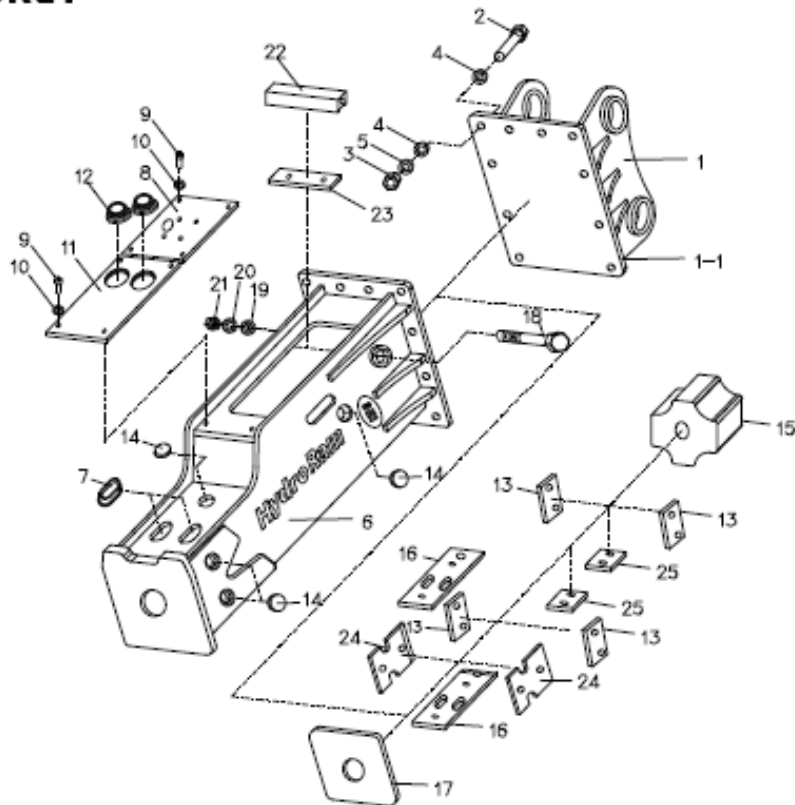

■ HK130 N2 GAS CHARGING KIT PARTS LIST

No.	Part No.	Part Name	Q'ty	MEMO
0	DA698000	N ₂ GAS CHARGING KIT	1	
1	13105900	N ₂ GAS 3-WAY VALVE ASSEMBLY	1	
2	16802000	N ₂ HOSE	1	
3	13105910	N ₂ COUPLING KIT	1	
4	13105920	N ₂ GAS CYLINDER	1	

■ HK130 BRACKET PARTS LIST

HK130

TOP BRACKET

SILENCE BRACKET

■ HK130 BRACKET PARTS LIST

■ HK130 TOP BRACKET				■ HK130S SILENCE BRACKET			
No.	Part No.	Part Name	Q'ty	No.	Part No.	Part Name	Q'ty
0	D8200000	TOP BRACKET ASSEMBLY	1	0	D8300000	SILENCE BRACKET ASSEMBLY	1
1	DA200080	TOP BRACKET	1	1	D8300240	TOP BRACKET	1
2	20009410	HEX HEAD BOLT	12	2	20009410	HEX HEAD BOLT	12
3	12001500	HEX HEAD NUT	12	3	12001500	HEX HEAD NUT	12
4	13001150	SPRING WASHER	12	4	13001150	SPRING WASHER	12
5	13000140	FLAT WASHER	24	5	13000140	FLAT WASHER	24
6	D8200050	SIDE PLATE BRACKET	1	6	D8300010	SILENCE BRACKET	1
7	D8693000	SET BOLT SET	8	7	D8300130	RUBBER CAP-F	4
7-1	D8200080	SET BOLT	1	8	D8300200	UPPER COVER	1
7-2	D8200100	SET BOLT WASHER	2	9	20211760	HEX SOCKET HEAD BOLT	8
7-3	D8200090	SET BOLT NUT	2	10	13000080	FLAT WASHER	8
*	D8695100	DECAL KIT(TOP)	*	11	D8300210	DOWN COVER	1
MEMO				12	13008020	HOSE PROTECT	2
				13	DA300900	SIDE WEAR PLATE	4
				14	D9300070	RUBBER CAP-S	6
				15	D7300080	UPPER CUSHION	1
				16	D8300160	LOW FRONT WEAR PLATE	2
				17	D8300090	DOWN CUSHION	1
				18	20038300	HEX HEAD BOLT	1
				19	13000150	FLAT WASHER	1
				20	13001160	SPRING WASHER	1
				21	12001510	HEX HEAD NUT	1
				22	D8300180	MIDDLE BLOCK	1
				23	D8300190	MIDDLE BLOCK CUSHION	1
				24	D8300150	LOW SIDE WEAR PLATE	2
				25	D8300170	BOTTOM WEAR PLATE	2
				*	D8695200	DECAL KIT(SILENCE)	*